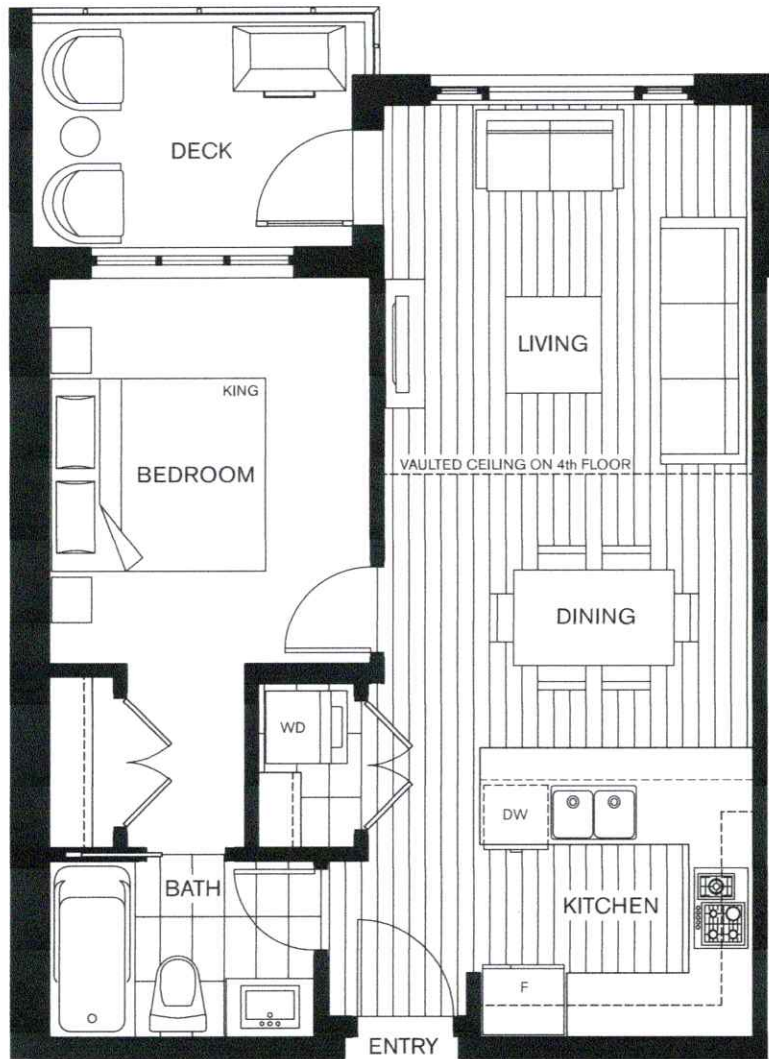

MADISON

AT BURNABY HEIGHTS

Level 3 & 4

UNIT 303 & 403
1 Bedroom & 1 Bath
Interior: 630 square ft.
Exterior: 80 square ft.