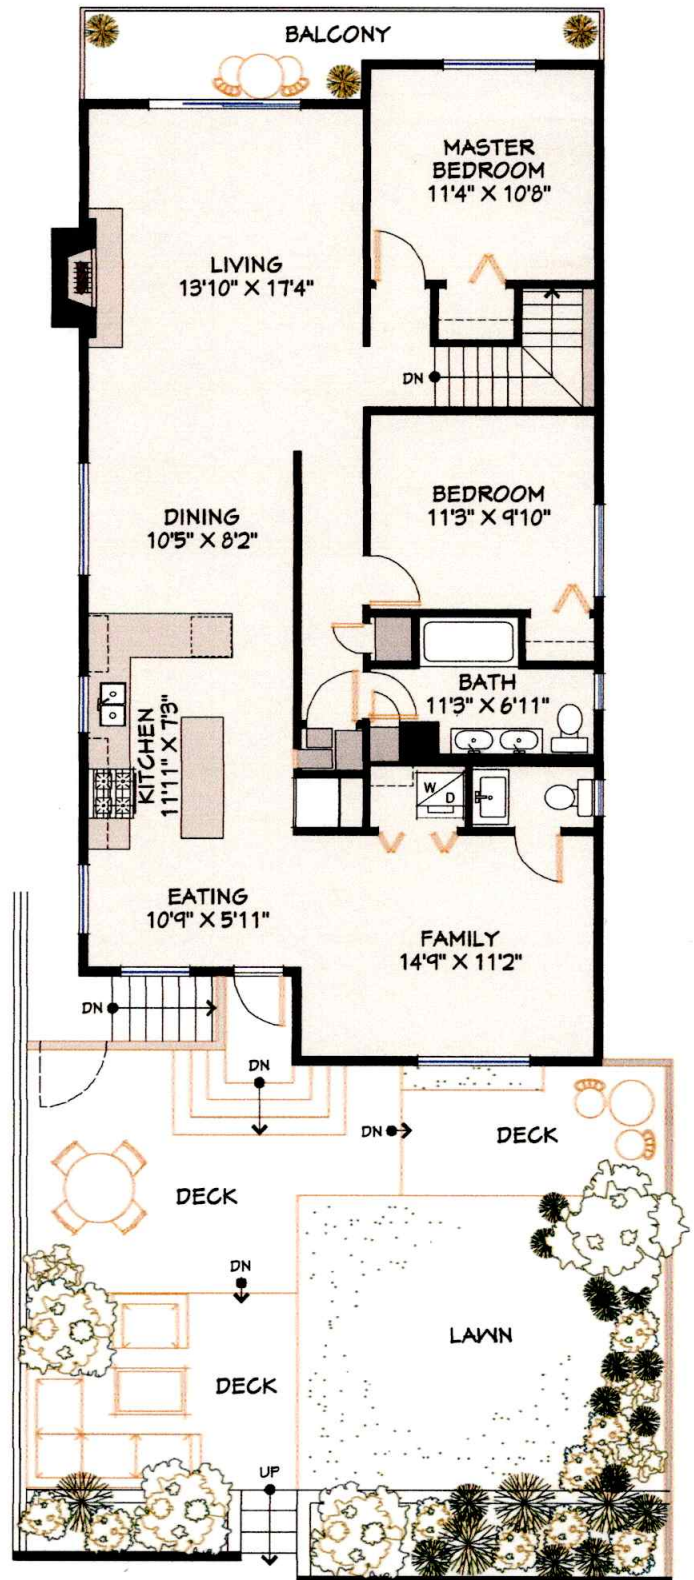

LOWER LEVEL

TRUESPACE DESIGN
 PREMIUM REAL ESTATE PLANS
 778-628-5072
 WWW.TRUE-SPACE.COM

MAIN LEVEL

4138 YALE STREET

MAIN LEVEL: 1264 SF
 LOWER LEVEL: 1228 SF
 FINISHED FLOOR AREA: 2492 SF

ALL INFORMATION FURNISHED REGARDING THIS PROPERTY IS FROM SOURCES DEEMED RELIABLE BUT NO WARRANTY OR REPRESENTATION IS MADE TO THE ACCURACY THEREOF