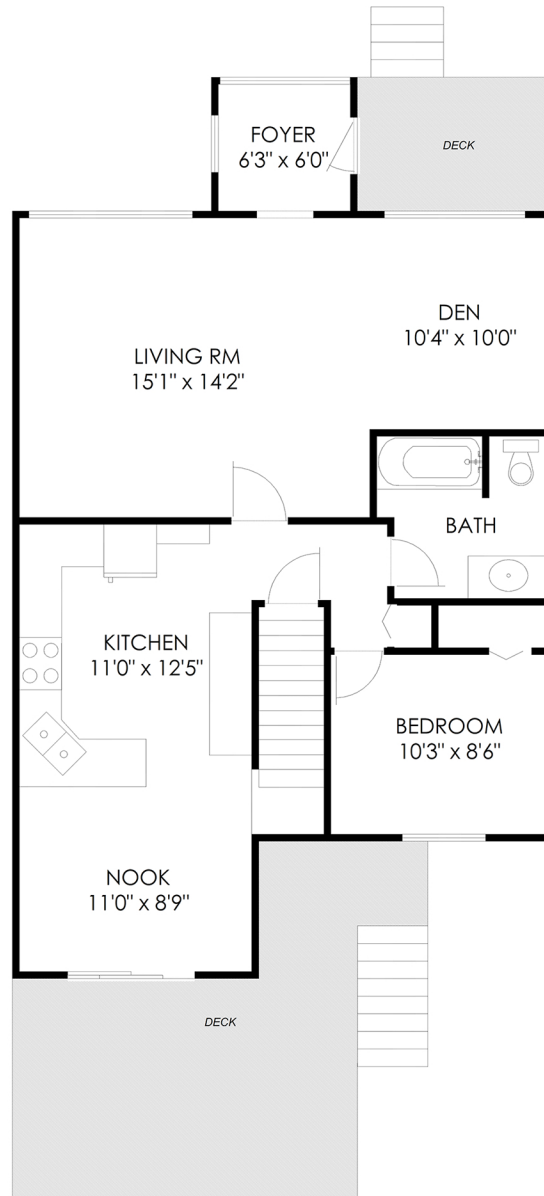

Proven Results...Proven Success!

604 644 3293

4111 Eton Street

Main Floor: 892 Square Feet

Upper Floor: 355 Square Feet

Lower Floor: 785 Square Feet

Total: 2,032 Square Feet

www.kenandlinda.com

LOWER FLOOR 785 SF
(SUITE 570 SF)

MAIN FLOOR 892 SF
(DECK 220 SF)

UPPER FLOOR 355 SF

MEASUREMENTS ARE APPROXIMATE & TAKEN FROM INTERIOR WALL MEASUREMENTS / E&EO