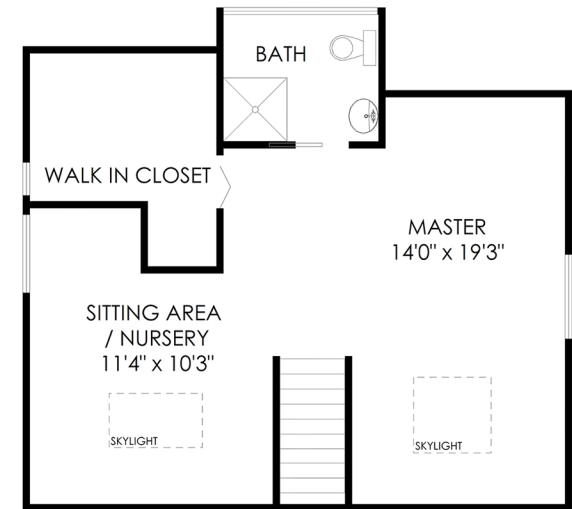

Proven Results...Proven Success!

604 644 3293

4111 Eton Street

Main Floor: 892 Square Feet

Upper Floor: 355 Square Feet

Lower Floor: 785 Square Feet

Total: 2,032 Square Feet

www.kenandlinda.com

LOWER FLOOR 785 SF
(SUITE 570 SF)

MAIN FLOOR 892 SF
(DECK 220 SF)

UPPER FLOOR 355 SF

MEASUREMENTS ARE APPROXIMATE & TAKEN FROM INTERIOR WALL MEASUREMENTS / E&EO