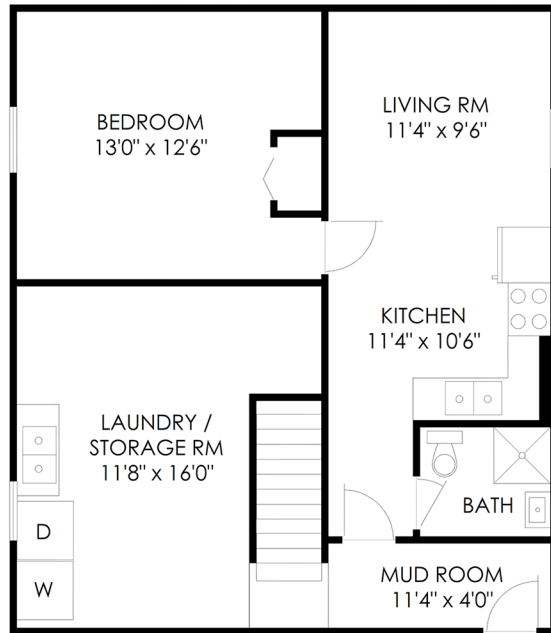

Proven Results...Proven Success!

604 644 3293

4111 Eton Street

Main Floor: 892 Square Feet

Upper Floor: 355 Square Feet

Lower Floor: 785 Square Feet

Total: 2,032 Square Feet

www.kenandlinda.com

LOWER FLOOR 785 SF
(SUITE 570 SF)

MAIN FLOOR 892 SF
(DECK 220 SF)

UPPER FLOOR 355 SF

MEASUREMENTS ARE APPROXIMATE & TAKEN FROM INTERIOR WALL MEASUREMENTS / E&EO