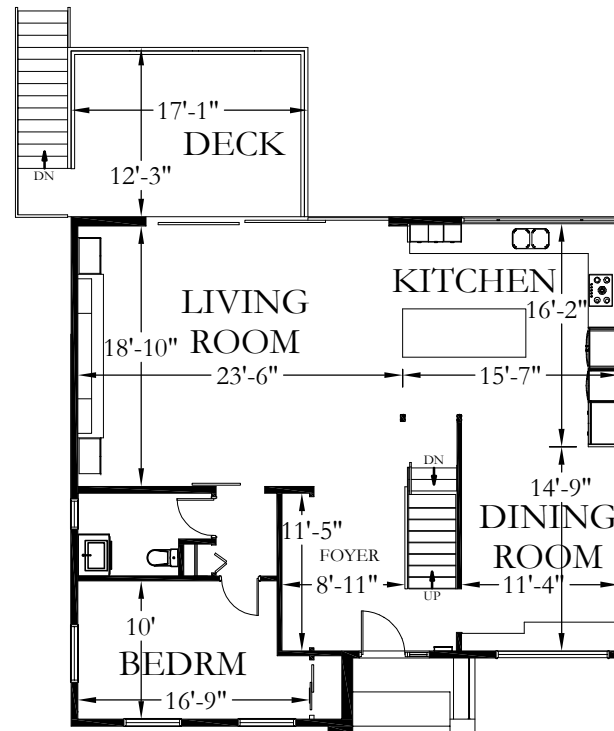

3971 YALE ST
BURNABY, BC

FLOOR PLAN

Created: June 25, 2017

Note: This drawing represents non-verified areas supplied in CAD format by the client. YTechnologies makes no warranty on the accuracy of files non-verified.