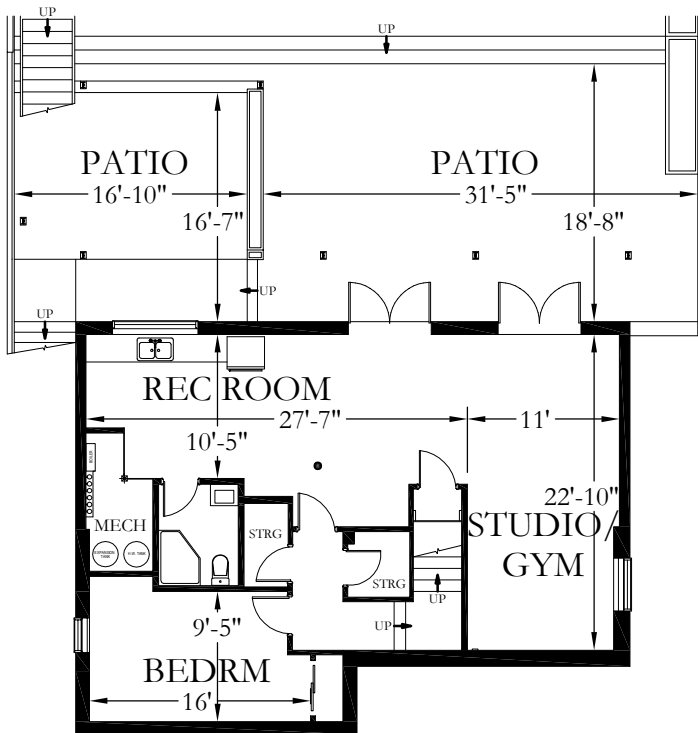

3971 YALE ST
BURNABY, BC

FLOOR PLAN

Created: June 25, 2017

Note: This drawing represents non-verified areas supplied in CAD format by the client. YTechnologies makes no warranty on the accuracy of files non-verified.