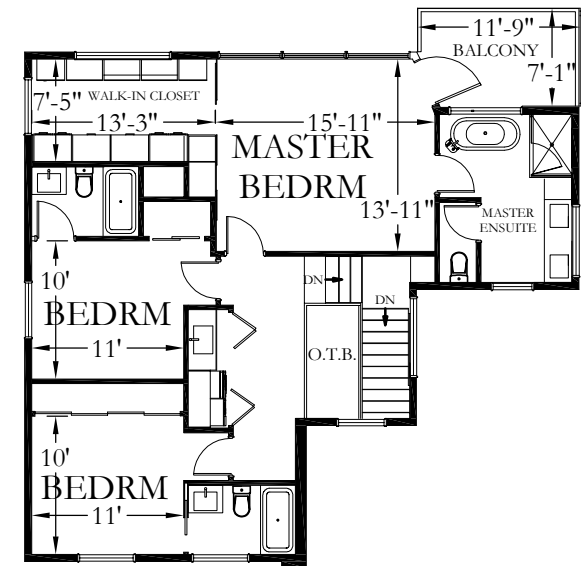

3971 YALE ST
BURNABY, BC

FLOOR PLAN

Created: June 25, 2017

Note: This drawing represents non-verified areas supplied in CAD format by the client. YTechnologies makes no warranty on the accuracy of files non-verified.